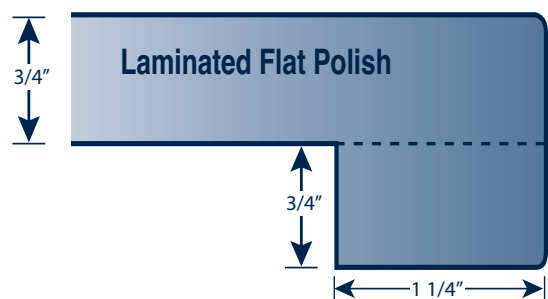

Radius

Full Bullnose

1 1/2 inch (4 cm)

Laminated Bullnose

Laminated Bevel

Laminated Radius

Laminated Flat Polish

Stonesmith, Inc.

Granite & Marble
Fabrication

2122 Country Club Dr., Ste. 240
Carrollton, TX 75006
Ph. 972-418-5200
Fax 972-418-5201
www.stonesmithinc.com

UPGRADE EDGE PROFILES

3/4 inch (2 cm)

1 1/4 inch (3 cm)

1 1/4 inch (3 cm)