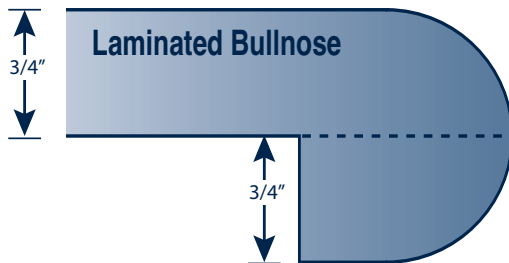

Bevel

**Demi
Bullnose**

Radius

Full Bullnose

1 1/4 inch (3 cm)

Flat Polish

Bevel

**Demi
Bullnose**

Radius

Full Bullnose

1 1/2 inch (4 cm)

Laminated Bullnose

Laminated Bevel

Laminated Radius

Laminated Flat Polish

Stonesmith, Inc.