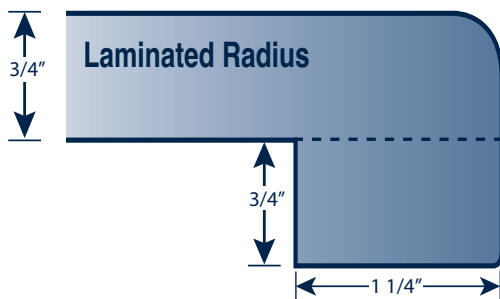

Radius

Full Bullnose

1 1/2 inch (4 cm)

Laminated Bullnose

Laminated Bevel

Laminated Radius

Laminated Flat Polish

Stonesmith, Inc.

Granite & Marble
Fabrication

2122 Country Club Dr., Ste. 240
Carrollton, TX 75006
Ph. 972-418-5200
Fax 972-418-5201
www.stonesmithinc.com

UPGRADE EDGE PROFILES

3/4 inch (2 cm)

1 1/4 inch (3 cm)

1 1/4 inch (3 cm)